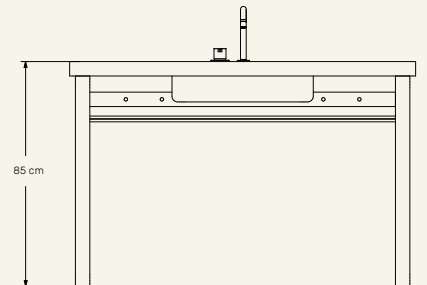

VANUATU SINGLE

VANUATU COLLECTION

MAAMI
HOME

VANUATU SINGLE is classy and functional. The single washbasin in gris douro marble works perfectly for a better space optimization. The combination with the metal base makes this model timeless.

Name Vanuatu Single **Designer** Fábio Teixeira, 2018

Materials & finishings Sink in carved stone with honed matte finish, feet in brushed stainless steel with brass coating. **Installation** freestanding **Production details** Washbasin obtained from a single piece of marble CNC carved. Structure in stainless steel, lacquered, and adjustable feet.

Dimensions (cm) H85 x L120 x D50 **Weight** (kg) approx 70