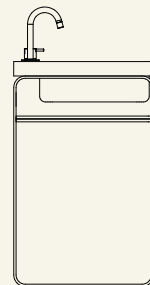

VANUATU SINGLE

VANUATU COLLECTION

MAAMI
HOME

VANUATU SINGLE is classy and functional. The single washbasin in gris douro marble works perfectly for a better space optimization. The combination with the metal base makes this model timeless.

Name Vanuatu Single **Designer** Fábio Teixeira, 2018

Materials & finishings Sink in carved stone with honed matte finish, feet in brushed stainless steel with brass coating. **Installation** freestanding **Production details** Washbasin obtained from a single piece of marble CNC carved. Structure in stainless steel, lacquered, and adjustable feet.

Dimensions (cm) H85 x L120 x D50 **Weight** (kg) approx 70