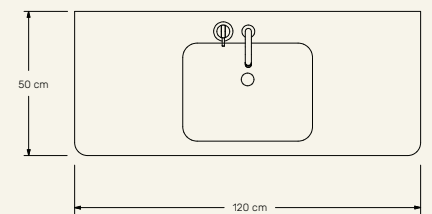

VANUATU SINGLE

VANUATU COLLECTION

MAAMI
HOME

VANUATU SINGLE is classy and functional. The single washbasin in gris douro marble works perfectly for a better space optimization. The combination with the metal base makes this model timeless.

Name Vanuatu Single **Designer** Fábio Teixeira, 2018

Materials & finishings Sink in carved stone with honed matte finish, feet in brushed stainless steel with brass coating. **Installation** freestanding **Production details** Washbasin obtained from a single piece of marble CNC carved. Structure in stainless steel, lacquered, and adjustable feet.

Dimensions (cm) H85 x L120 x D50 **Weight** (kg) approx 70