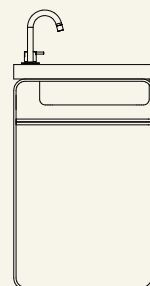

VANUATU SINGLE

VANUATU COLLECTION

MAAMI
HOME

VANUATU SINGLE is classy and functional. The single washbasin in gris douro marble works perfectly for a better space optimization. The combination with the metal base makes this model timeless.

Name Vanuatu Single **Designer** Fábio Teixeira, 2018

Materials & finishings Sink in carved travertine with honed matte finish, feet in brushed stainless steel with brass coating. **Installation** freestanding **Production details** Washbasin obtained from a single piece of marble CNC carved. Structure in stainless steel, lacquered, and adjustable feet.

Dimensions (cm) H85 x L120 x D50 **Weight** (kg) approx 70