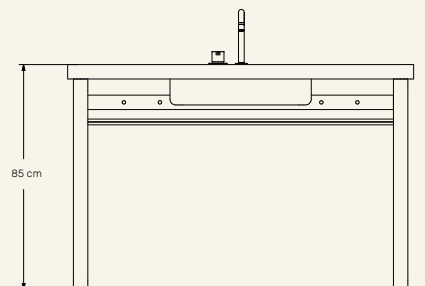

VANUATU SINGLE

VANUATU COLLECTION

MAAMI
HOME

VANUATU SINGLE is classy and functional. The single washbasin in gris douro marble works perfectly for a better space optimization. The combination with the metal base makes this model timeless.

Name Vanuatu Single **Designer** Fábio Teixeira, 2018

Materials & finishings Sink in carved travertine with honed matte finish, feet in brushed stainless steel with brass coating. **Installation** freestanding **Production details** Washbasin obtained from a single piece of marble CNC carved. Structure in stainless steel, lacquered, and adjustable feet.

Dimensions (cm) H85 x L120 x D50 **Weight** (kg) approx 70