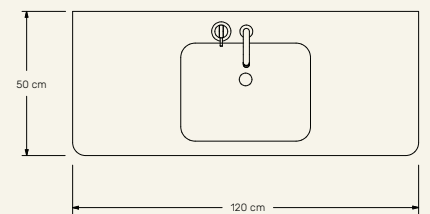

VANUATU SINGLE

VANUATU COLLECTION

MAAMI
HOME

VANUATU SINGLE is classy and functional. The single washbasin in gris douro marble works perfectly for a better space optimization. The combination with the metal base makes this model timeless.

Name Vanuatu Single **Designer** Fábio Teixeira, 2018

Materials & finishings Sink in carved travertine with honed matte finish, feet in brushed stainless steel with brass coating. **Installation** freestanding **Production details** Washbasin obtained from a single piece of marble CNC carved. Structure in stainless steel, lacquered, and adjustable feet.

Dimensions (cm) H85 x L120 x D50 **Weight** (kg) approx 70