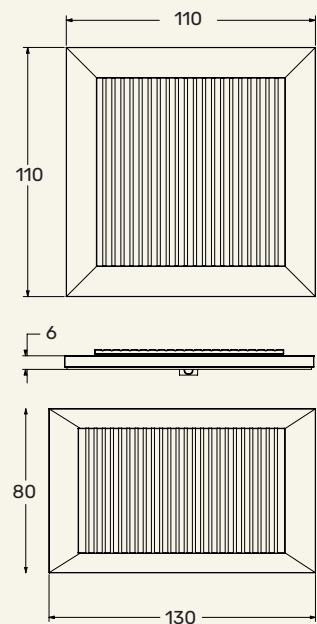

+351 220 924 778 (Portugal landline call)
info@maamihome.com

www.maamihome.com