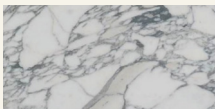

Name Tyre Raised Arabescato

Category Shower Tray

Designer Fábio Teixeira

Year 2017

Materials & finishing Shower tray in honed matte marble with a slope for water drainage. The usage area features a non-slip leather finish for added comfort and safety during use.

Production details The shower tray is produced using a 5-axis machine and is hand-finished by artisans.

Available in two dimensions (cm)

H6 x L110 x W110 (square)

H6 x L130 x W80 (rectangle)

Weight (kg)

approx. 150kg (square)

approx. 135kg (rectangle)

Cleaning instructions Wipe with a damp cloth, or just a soft dry cloth. Do not use any type of detergent that can mark the stone.

Arabescato Marble