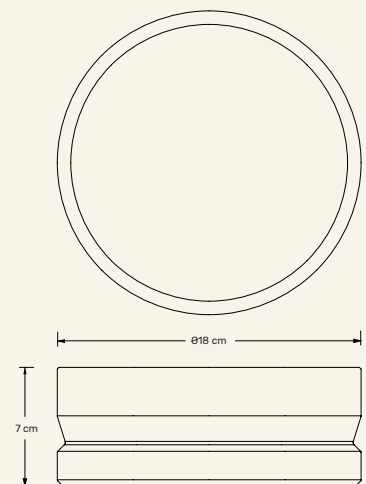

+351 220 924 778
info@maamihome.com

www.maamihome.com