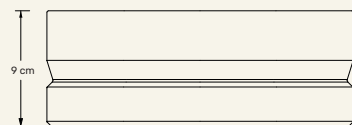

Weight (kg) approx - to be confirmed

Cleaning instructions Wipe with a damp cloth, or just a soft dry cloth. Do not use any type of detergent that can mark the stone.

Carrara

Ø24 cm

9 cm

+351 220 924 778
info@maamihome.com