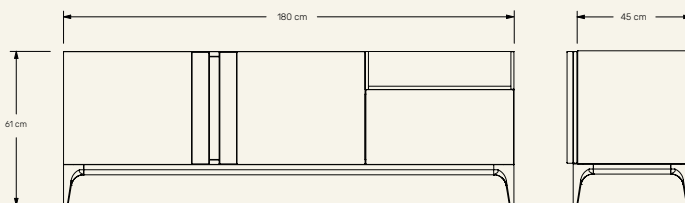

+351 220 924 778
info@maamihome.com

www.maamihome.com