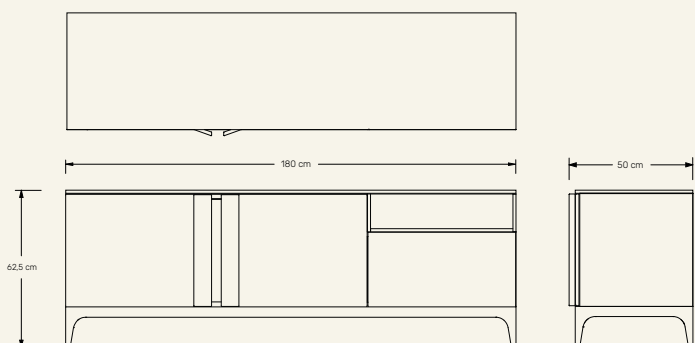

+351 220 924 778
info@maamihome.com

www.maamihome.com