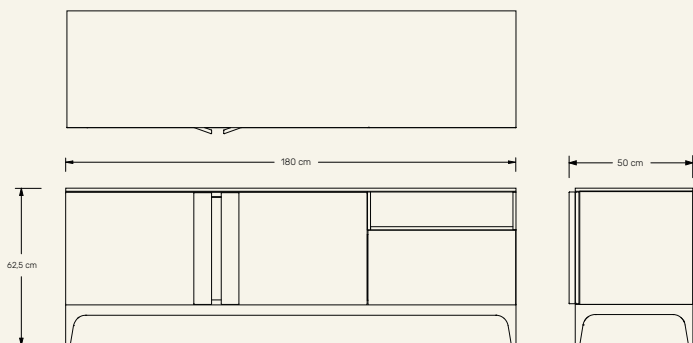

+351 220 924 778
info@maamihome.com

www.maamihome.com