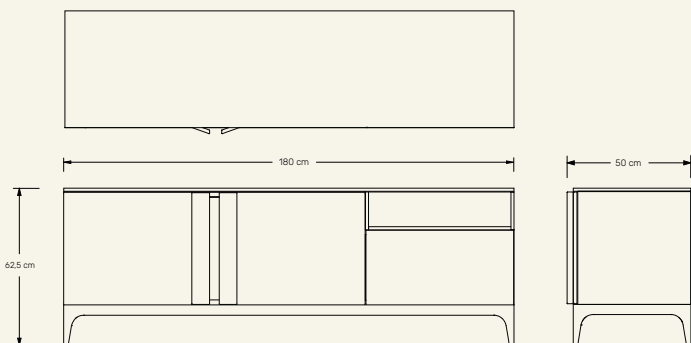

+351 220 924 778
info@maamihome.com

www.maamihome.com