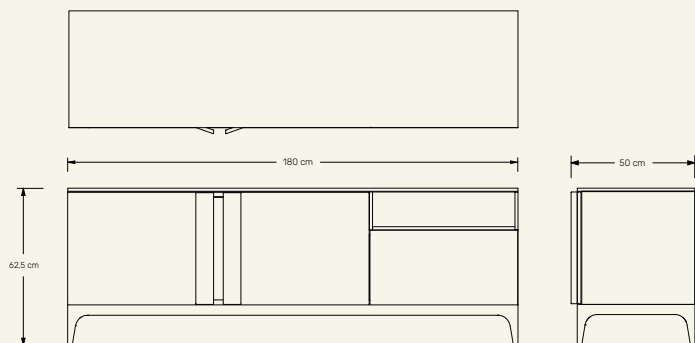

+351 220 924 778
info@maamihome.com

www.maamihome.com