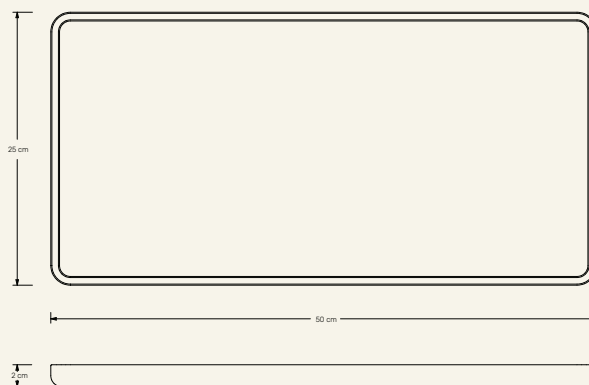

Decorative and functional, SQUARE is a series of trays that reflect elementary geometric shapes, adaptable for various purposes.

Name Square Tray Travertine

Category Accessories

Designer Fábio Teixeira

Year 2019

Materials & finishing Marble honed matte finish.

Production details Object shaped in CNC and finished by hand.

Dimensions (cm) H2 x L50 x W25

Weight (kg) approx 2

Cleaning instructions Wipe with a damp cloth, or just a soft dry cloth. Do not use any type of detergent that can mark the stone.

Packaging dimensions (cm) H5 x L58 x W32

Packaging weight (kg) 2,5

Price 130,00 euros

+351 220 924 778
info@maamihome.com

www.maamihome.com