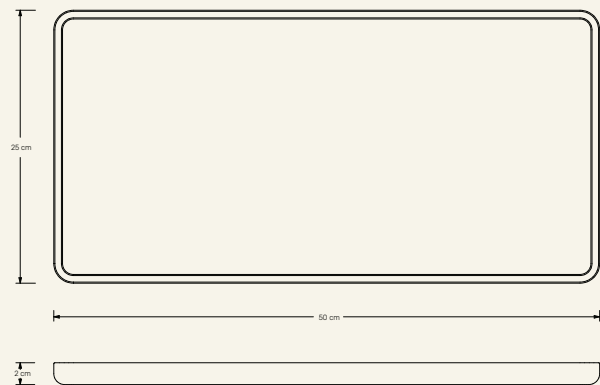

Square Tray Spider Grey

MAAMI
HOME

Decorative and functional, SQUARE is a series of trays that reflect elementary geometric shapes, adaptable for various purposes.

Name Square Tray Spider Grey

Category Accessories

Designer Fábio Teixeira

Year 2019

Materials & finishing Marble honed matte finish.

Production details Object shaped in CNC and finished by hand.

Dimensions (cm) H2 x L50 x W25

Weight (kg) approx 2

Cleaning instructions Wipe with a damp cloth, or just a soft dry cloth. Do not use any type of detergent that can mark the stone.

Packaging dimensions (cm) H5 x L58 x W32

Packaging weight (kg) 2,5

Spider Grey

+351 220 924 778 (national landline call)
info@maamihome.com

www.maamihome.com