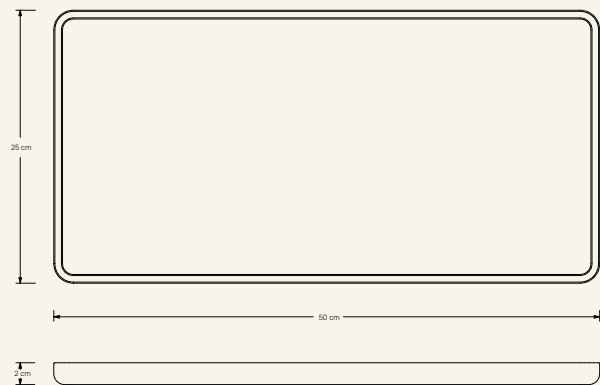

Square Tray Ming Green

MAAMI
HOME

Decorative and functional, SQUARE is a series of trays that reflect elementary geometric shapes, adaptable for various purposes.

Name Square Tray Ming Green

Category Accessories

Designer Fábio Teixeira

Year 2019

Materials & finishing Marble honed matte finish.

Production details Object shaped in CNC and finished by hand.

Dimensions (cm) H2 x L50 x W25

Weight (kg) approx 2

Cleaning instructions Wipe with a damp cloth, or just a soft dry cloth. Do not use any type of detergent that can mark the stone.

Packaging dimensions (cm) H5 x L58 x W32

Packaging weight (kg) 2,5

Ming Green

+351 220 924 778 (national landline call)
info@maamihome.com

www.maamihome.com