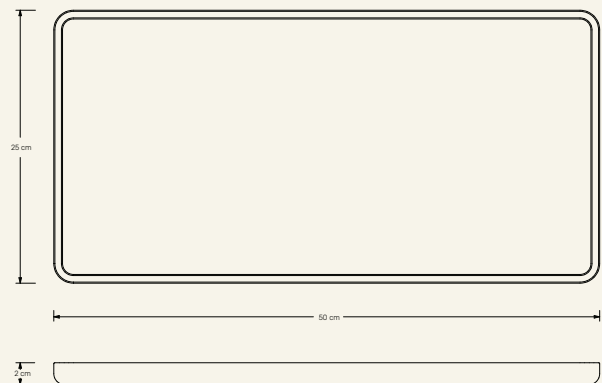

+351 220 924 778 (national landline call)
info@maamihome.com

www.maamihome.com