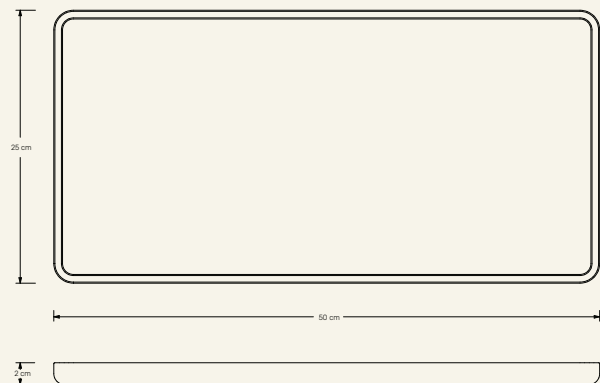

+351 220 924 778 (national landline call)
info@maamihome.com

www.maamihome.com