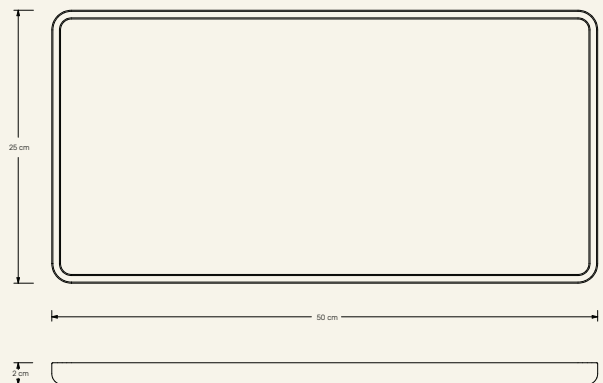

+351 220 924 778
info@maamihome.com

www.maamihome.com