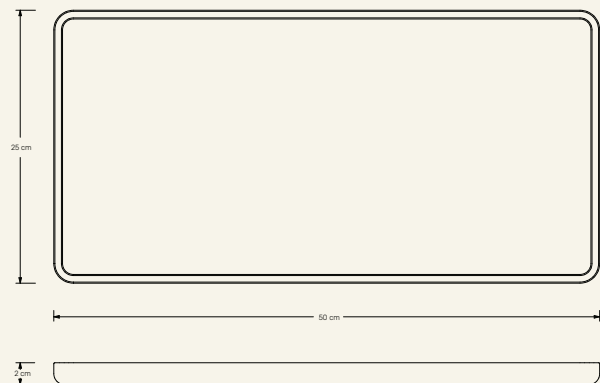

Square Tray Arabescato

MAAMI
HOME

Decorative and functional, SQUARE is a series of trays that reflect elementary geometric shapes, adaptable for various purposes.

Name Square Tray Arabescato

Category Accessories

Designer Fábio Teixeira

Year 2019

Materials & finishing Marble honed matte finish.

Production details Object shaped in CNC and finished by hand.

Dimensions (cm) H2 x L50 x W25

Weight (kg) approx 2

Cleaning instructions Wipe with a damp cloth, or just a soft dry cloth. Do not use any type of detergent that can mark the stone.

Packaging dimensions (cm) H5 x L58 x W32

Packaging weight (kg) 2,5

Price 130,00 euros

Arabescato

+351 220 924 778
info@maamihome.com

www.maamihome.com