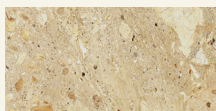

Kunis Brescia