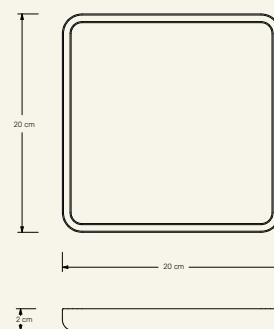

Square Plate Kunis Brescia

MAAMI
HOME

Decorative and functional, SQUARE is a series of trays that reflect elementary geometric shapes, adaptable for various purposes.

Name Square Plate Kunis Brescia

Category Accessories

Designer Fábio Teixeira

Year 2019

Materials & finishing Marble honed matte finish.

Production details Object shaped in CNC and finished by hand.

Dimensions (cm) H2 x 20 x 20

Weight (kg) approx 0,5

Cleaning instructions Wipe with a damp cloth, or just a soft dry cloth. Do not use any type of detergent that can mark the stone.

Packaging dimensions (cm) H5 x L29,5 x W28

Packaging weight (kg) 1

Kunis Brescia

+351 220 924 778
info@maamihome.com

www.maamihome.com