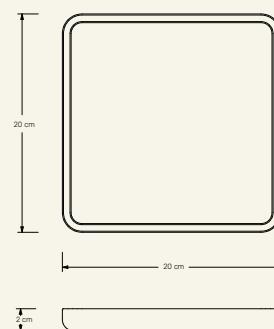

Square Plate Carrara

MAAMI
HOME

Decorative and functional, SQUARE is a series of trays that reflect elementary geometric shapes, adaptable for various purposes.

Name Square Plate Carrara

Category Accessories

Designer Fábio Teixeira

Year 2019

Materials & finishing Marble honed matte finish.

Production details Object shaped in CNC and finished by hand.

Dimensions (cm) H2 x 20 x 20

Weight (kg) approx 0,5

Cleaning instructions Wipe with a damp cloth, or just a soft dry cloth. Do not use any type of detergent that can mark the stone.

Packaging dimensions (cm) H5 x L29,5 x W28

Packaging weight (kg) 1

Carrara

+351 220 924 778
info@maamihome.com

www.maamihome.com