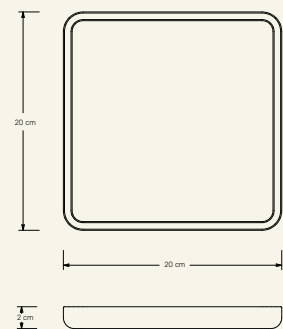

+351 220 924 778 (national landline call)
info@maamihome.com

www.maamihome.com