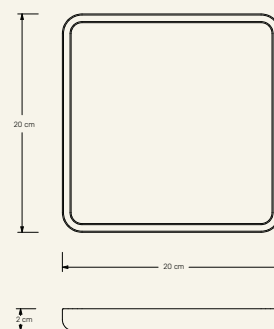

Square Plate Arabescato

MAAMI
HOME

Decorative and functional, SQUARE is a series of trays that reflect elementary geometric shapes, adaptable for various purposes.

Name Square Plate Arabescato

Category Accessories

Designer Fábio Teixeira

Year 2019

Materials & finishing Marble honed matte finish.

Production details Object shaped in CNC and finished by hand.

Dimensions (cm) H2 x 20 x 20

Weight (kg) approx 0,5

Cleaning instructions Wipe with a damp cloth, or just a soft dry cloth. Do not use any type of detergent that can mark the stone.

Packaging dimensions (cm) H5 x L29,5 x W28

Packaging weight (kg) 1

Arabescato

+351 220 924 778
info@maamihome.com

www.maamihome.com