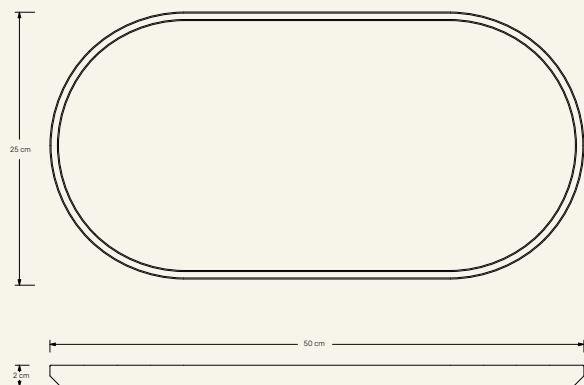

**Production details** Object shaped in CNC and finished by hand.

**Dimensions** (cm) H2 x L50 x W25

**Weight** (kg) approx 2

**Cleaning instructions** Wipe with a damp cloth, or just a soft dry cloth. Do not use any type of detergent that can mark the stone.

**Packaging dimensions** (cm) H5 x L58 x W32

**Packaging weight** (kg) 2,5

Walnut Onix

+351 220 924 778 (national landline call)  
info@maamihome.com

[www.maamihome.com](http://www.maamihome.com)