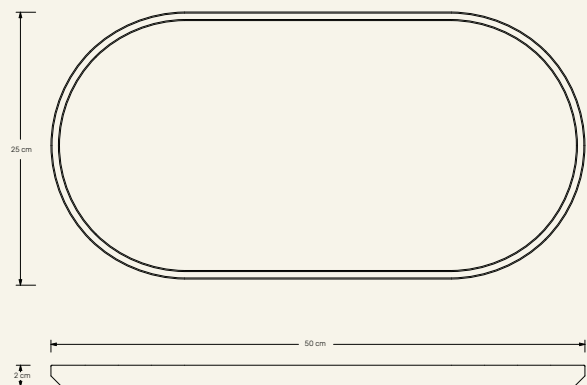

**Production details** Object shaped in CNC and finished by hand.

**Dimensions** (cm) H2 x L50 x W25

**Weight** (kg) approx 2

**Cleaning instructions** Wipe with a damp cloth, or just a soft dry cloth. Do not use any type of detergent that can mark the stone.

**Packaging dimensions** (cm) H5 x L58 x W32

**Packaging weight** (kg) 2,5

Rose Onix

+351 220 924 778 (national landline call)  
info@maamihome.com

[www.maamihome.com](http://www.maamihome.com)