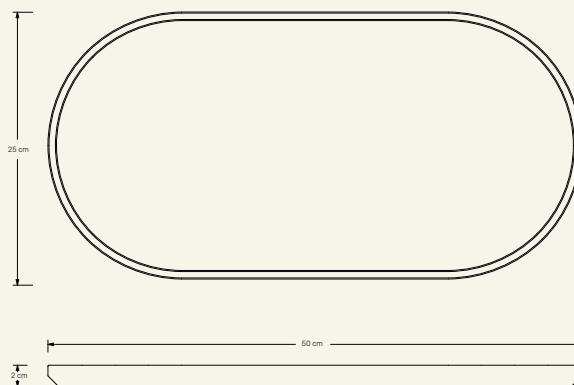

Designer Fábio Teixeira

Year 2019

Materials & finishing Marble honed matte finish.

Production details Object shaped in CNC and finished by hand.

Dimensions (cm) H2 x L50 x W25

Weight (kg) approx 2

Cleaning instructions Wipe with a damp cloth, or just a soft dry cloth. Do not use any type of detergent that can mark the stone.

Packaging dimensions (cm) H5 x L58 x W32

Packaging weight (kg) 2,5

Arabescato

+351 220 924 778
info@maamihome.com

www.maamihome.com