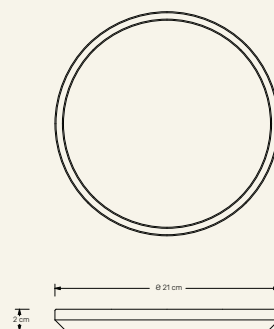

Decorative and functional, ROUND is a series of plates and trays that reflect elementary geometric shapes, adaptable for various purposes. All the MAAMI HOME's plates and trays are finished by hand.

The ROUND PLATE ROSE ONYX is part of a limited series of plates and trays.

Name Round Plate Rose Onix

Category Accessories

Designer Fábio Teixeira

Year 2019

Materials & finishing Onix honed matte finish.

Production details Object shaped in CNC and finished by hand.

Dimensions (cm) H2 x Ø21

Weight (kg) approx 0,5

Cleaning instructions Wipe with a damp cloth, or just a soft dry cloth. Do not use any type of detergent that can mark the stone.

Packaging dimensions (cm) H5 x L29,5 x W28

Packaging weight (kg) 1

+351 220 924 778 (national landline call)
info@maamihome.com

www.maamihome.com