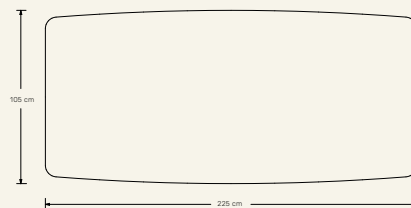

Dimensions (cm) H75 x L225 x D105

Weight (kg) approx 150

Cleaning instructions Wipe with a damp cloth, or just a soft dry cloth. Do not use any type of detergent that can mark the stone and the wood.

Packaging dimensions and weight (cm)

table top H125x L235 x W12 + feet H93 x L219 x W100

Packaging weight (kg) 180 + 150

Marquina

Black Cape

+351 220 924 778
info@maamihome.com

www.maamihome.com