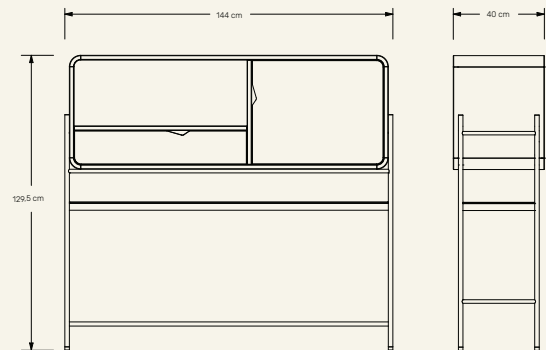

**Dimensions** (cm) H130 x L144 x D40

**Weight** (kg) approx 120

**Cleaning instructions** Wipe with a damp cloth, or just a soft dry cloth. Do not use any type of detergent that can mark the stone or the wood.