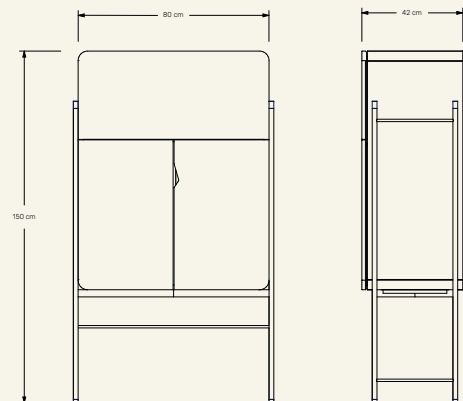

+351 220 924 778
info@maamihome.com

www.maamihome.com