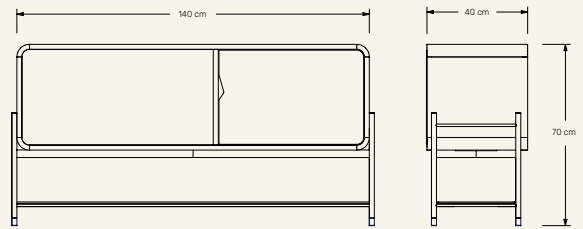

+351 220 924 778 (Portugal landline call)
info@maamihome.com

www.maamihome.com