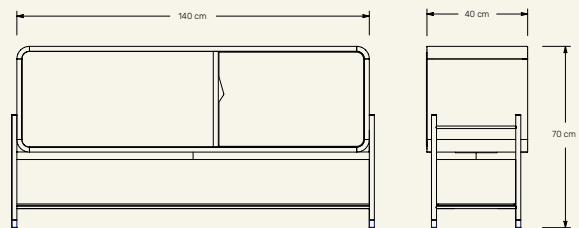

+351 220 924 778
info@maamihome.com

www.maamihome.com