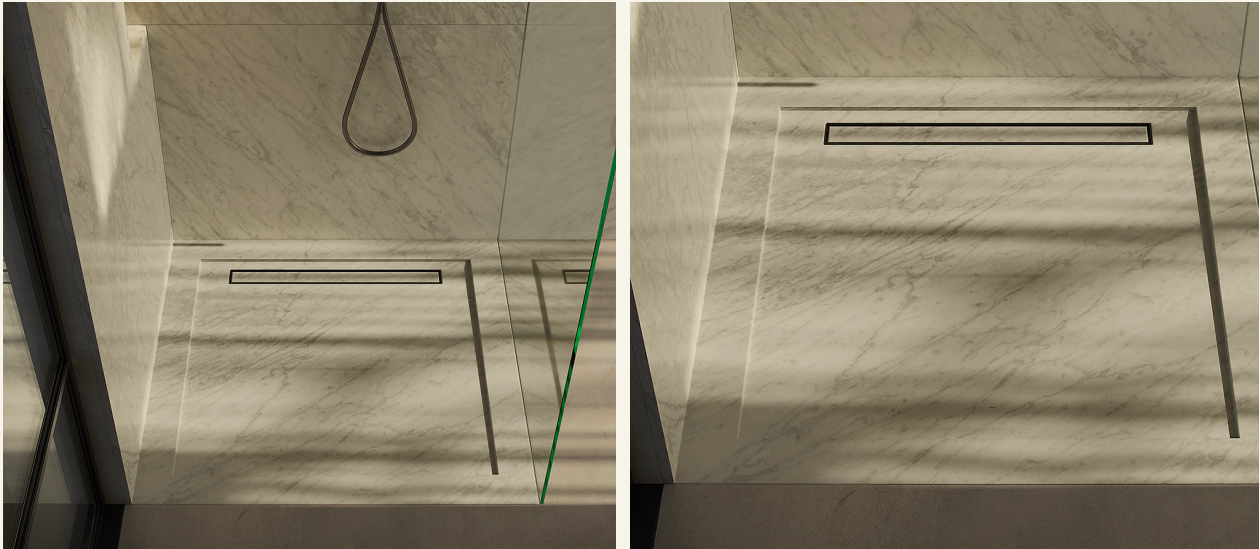

Qurum Flush Carrara

MAAMI
HOME

Introducing the QURUM Flush Carrara marble shower tray from MAAMI HOME, a seamless blend of elegance and functionality that redefines luxury in your bathroom space. Enhanced with a leather finish, the shower tray ensures anti-slip properties, granting you security during your moments of relaxation, and comes equipped with its own drainage system for hassle-free installation.

Name Qurum Flush Carrara

Category Shower Tray

Designer Fábio Teixeira

Year 2017

Materials & finishing Shower tray in honed matte marble with a slope for water drainage. The usage area features a non-slip leather finish for added comfort and safety during use.

Production details The shower tray is produced using a 5-axis machine and is hand-finished by artisans.

Available in two dimensions (cm)

H3 x L110 x W110 (square)

H3 x L130 x W80 (rectangle)

Weight (kg)

approx. 70kg (square)