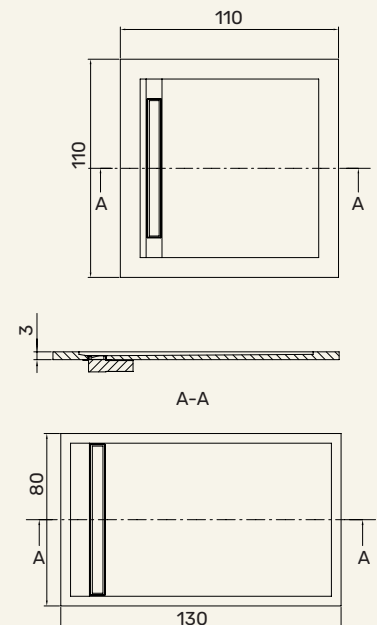

+351 220 924 778 (Portugal landline call)

info@maamihome.com

www.maamihome.com