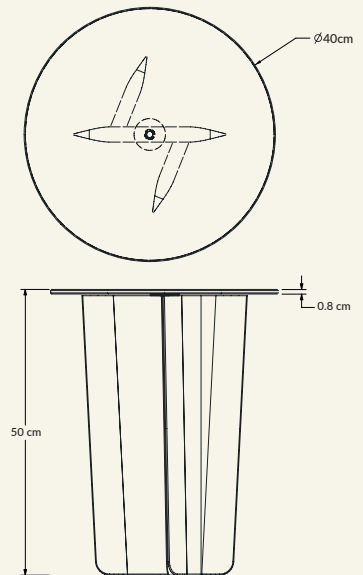

Production details The legs of the table are obtained from marble slabs using CNC machine with 5 cutting axes then the legs are hand finished.

Dimensions (cm) H50 x W24

Weight (kg) 19,85

Cleaning instructions Wipe with a damp cloth, or just a soft dry cloth. Do not use any type of detergent that can mark the stone and metal.

Packaging dimensions (cm) 49,5 x 38,5 x 71

Packaging weight (kg) 30,19

Estremoz Lagoa

Tempered Glass

+351 220 924 778 (Portugal landline call)
info@maamihome.com

www.maamihome.com