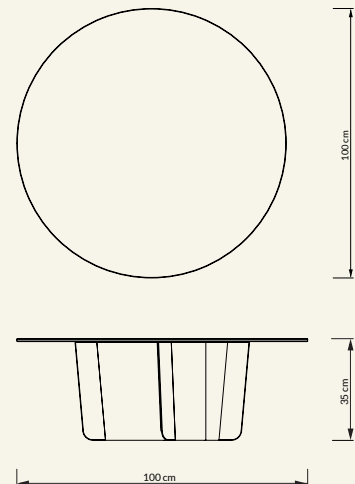

Production details The legs of the table are obtained from marble slabs using CNC machine with 5 cutting axes then the legs are hand finished.

Dimensions (cm) H35 x L100 x D50

Weight (kg) approx 15

Cleaning instructions Wipe with a damp cloth, or just a soft dry cloth. Do not use any type of detergent that can mark the stone and metal.

Packaging dimensions (cm) H58 x L45 x W45

Packaging weight (kg) approx 20

Estremoz Lagoa

Tempered Glass

+351 220 924 778 (Portugal landline call)
info@maamihome.com

www.maamihome.com