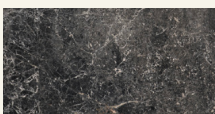

Name Quina Dining Spider Marble

Category Dining Table

Designer Mónica Oliveira

Year 2024

Materials & finishing Marble legs have honed matt finish produced with 5-axis CNC machine. The glass table top in tempered glass.

Production details The legs of the table are obtained from marble slabs using CNC machine with 5 cutting axes then the legs are hand finished.

Dimensions (cm)

H77.8 x ϕ 120 (rounded) 4 *seaters*

or

H77.8 x W140 x L140 (square) 6 *seaters*

Weight (kg) 144

Cleaning instructions Wipe with a damp cloth, or just a soft dry cloth. Do not use any type of detergent that can mark the stone and metal.

Packaging dimensions (cm) 49.5 x 38.5 x 71

Packaging weight (kg) 30,19

Spider Grey

+351 220 924 778 (Portugal landline call)

info@maamihome.com

www.maamihome.com