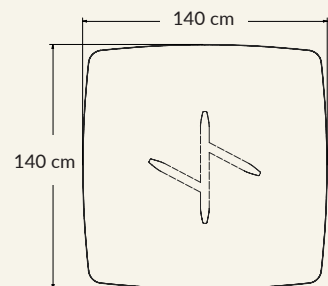

+351 220 924 778 (Portugal landline call)
info@maamihome.com

www.maamihome.com