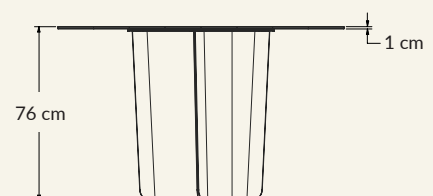

+351 220 924 778 (Portugal landline call)
info@maamihome.com

www.maamihome.com