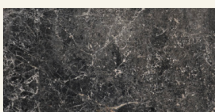

Name Quina Dining Spider Grey
Category Dining Table
Designer Mónica Oliveira
Year 2024

Materials & finishing Marble legs have honed matt finish produced with 5-axis CNC machine. The glass table top in tempered glass.

Production details The legs of the table are obtained from marble slabs using CNC machine with 5 cutting axes then the legs are hand finished.

Dimensions (cm)

H76 x ϕ 120 (rounded) 4 seater

or

H76 x W140 x L140 (square) 6 seater

Weight (kg) 100

Cleaning instructions Wipe with a damp cloth, or just a soft dry cloth. Do not use any type of detergent that can mark the stone and metal.

Packaging dimensions (cm) 49.5 x 38.5 x 71

Packaging weight (kg) 30,19

Spider Grey