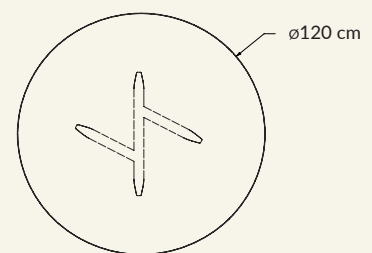

+351 220 924 778 (Portugal landline call)
info@maamihome.com

www.maamihome.com