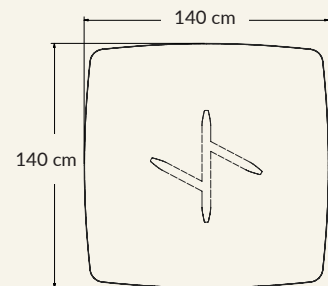

+351 220 924 778 (Portugal landline call)
info@maamihome.com

www.maamihome.com