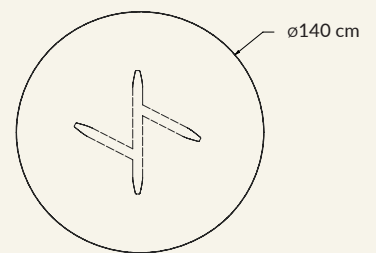

+351 220 924 778 (Portugal landline call)
info@maamihome.com

www.maamihome.com