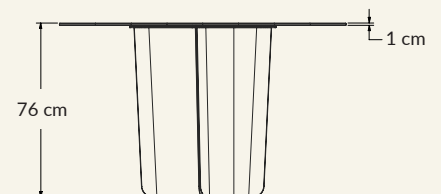

+351 220 924 778 (Portugal landline call)
info@maamihome.com

www.maamihome.com