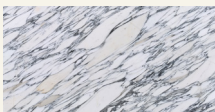

Name Quina Dining Arabescato
Category Dining Table
Designer Mónica Oliveira
Year 2024

Materials & finishing Marble legs have honed matt finish produced with 5-axis CNC machine. The glass table top in tempered glass.

Production details The legs of the table are obtained from marble slabs using CNC machine with 5 cutting axes then the legs are hand finished.

Dimensions (cm) Available in:

H76 x ϕ 140 (rounded) 6 seater

or

H76 x W140 L140 (square) 6 seater

Weight (kg) 100

Cleaning instructions Wipe with a damp cloth, or just a soft dry cloth. Do not use any type of detergent that can mark the stone and metal.

Packaging dimensions (cm) 49.5 x 38.5 x 71

Packaging weight (kg) 30,19

Arabescato