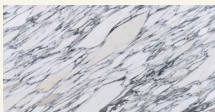

Arabescato Corchia