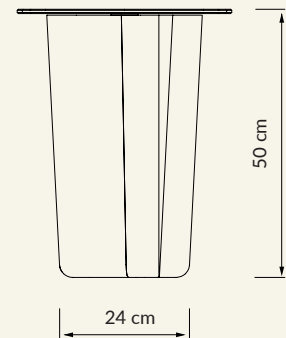

+351 220 924 778 (Portugal landline call)
info@maamihome.com

www.maamihome.com