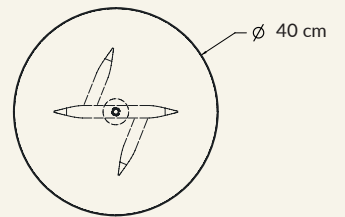

+351 220 924 778 (Portugal landline call)
info@maamihome.com

www.maamihome.com