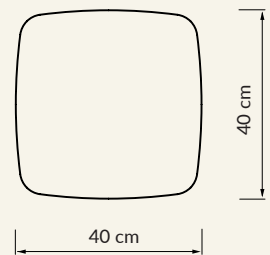

+351 220 924 778 (Portugal landline call)
info@maamihome.com

www.maamihome.com