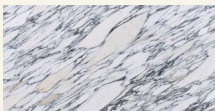

Arabescato Corchia