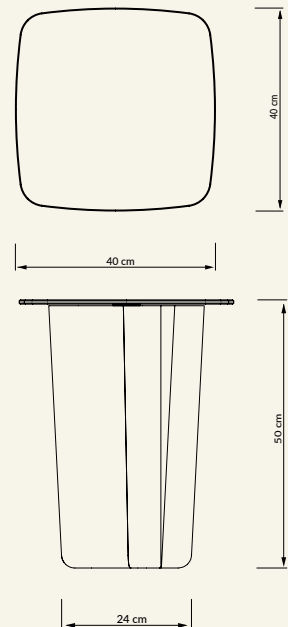

**Production details** The legs of the table are obtained from marble slabs using CNC machine with 5 cutting axes then the legs are hand finished.

**Dimensions** (cm) H50 x W24

**Weight** (kg) 19,85

**Cleaning instructions** Wipe with a damp cloth, or just a soft dry cloth. Do not use any type of detergent that can mark the stone and metal.

**Packaging dimensions** (cm) 49,5 x 38,5 x 71

**Packaging weight** (kg) 30,19

Arabescato Corchia

Tempered Glass

+351 220 924 778 (Portugal landline call)  
info@maamihome.com

[www.maamihome.com](http://www.maamihome.com)