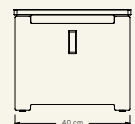

**Dimensions** (cm) H35 x L115 x D40

**Weight** (kg) approx 55

**Cleaning instructions** Wipe with a damp cloth, or just a soft dry cloth.

Do not use any type of detergent that can mark the stone or the wood.