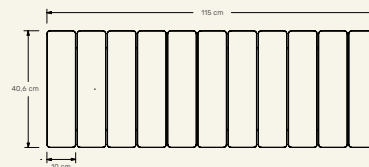

**Dimensions** (cm) H35 x L115 x D40

**Weight** (kg) approx 55

**Cleaning instructions** Wipe with a damp cloth, or just a soft dry cloth.

Do not use any type of detergent that can mark the stone or the wood.