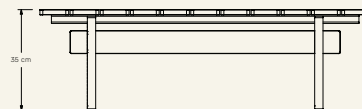

**Dimensions** (cm) H35 x L115 x D40

**Weight** (kg) approx 55

**Cleaning instructions** Wipe with a damp cloth, or just a soft dry cloth.

Do not use any type of detergent that can mark the stone or the wood.