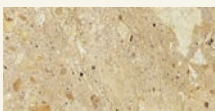

Kunis Brescia