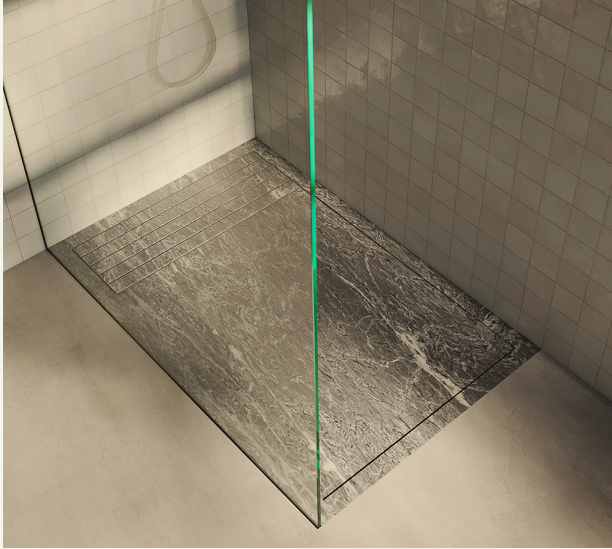

Oludeniz Flush Gris Douro

MAAMI
HOME

Introducing the OLUDENIZ Flush Gris Douro Marble Shower Tray, a blend of precision and elegance designed to enhance any modern bath space. The shower is designed to be flush with the floor for seamless integration into the space. Featuring a leather finish for added safety, this tray provides anti-slip properties without compromising on comfort. Additionally, the tray comes with its own drainage system, enhancing the convenience of the installation.

Name Oludeniz Flush Gris Douro

Category Shower Tray

Designer Fábio Teixeira

Year 2017

Materials & finishing Shower tray in honed matte marble with a slope for water drainage. The usage area features a non-slip leather finish for added comfort and safety during use.

Production details The shower tray is produced using a 5-axis machine and is hand-finished by artisans.

Available in two dimensions (cm)

H3 x L110 x W110 (square)

H3 x L130 x W80 (rectangle)

Weight (kg)

approx. 80kg (square)