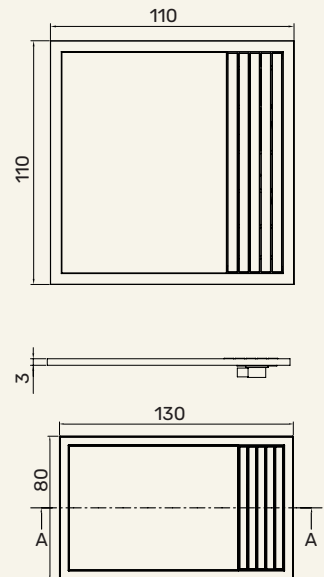

+351 220 924 778 (Portugal landline call)
info@maamihome.com

www.maamihome.com