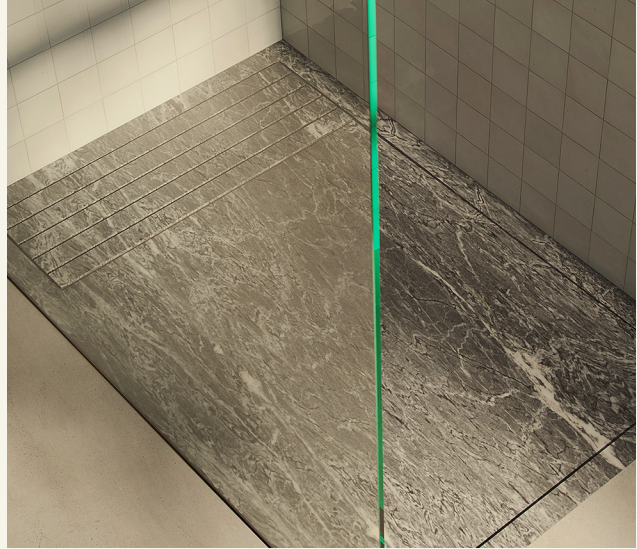

Oludeniz Flush Gris Douro

MAAMI
HOME

Introducing the OLUDENIZ Flush Gris Douro Marble Shower Tray, a blend of precision and elegance designed to enhance any modern bath space. The shower is designed to be flush with the floor for seamless integration into the space. Featuring a leather finish for added safety, this tray provides anti-slip properties without compromising on comfort. Additionally, the tray comes with its own drainage system, enhancing the convenience of the installation.

Name Oludeniz Flush Gris Douro

Category Shower Tray

Designer Fábio Teixeira

Year 2017

Materials & finishing Shower tray in honed matte marble with a slope for water drainage. The usage area features a non-slip leather finish for added comfort and safety during use.

Production details The shower tray is produced using a 5-axis machine and is hand-finished by artisans.

Available in two dimensions (cm)

H3 x L110 x W110 (square)

H3 x L130 x W80 (rectangle)

Weight (kg)

approx. 80kg (square)