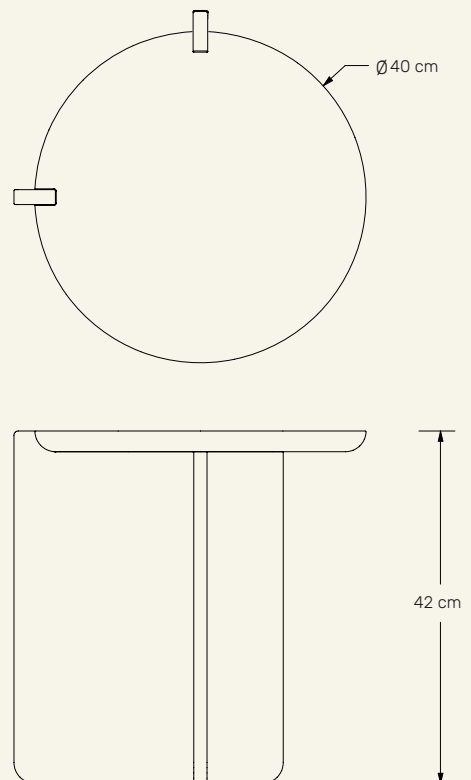

+351 220 924 778
info@maamihome.com

www.maamihome.com