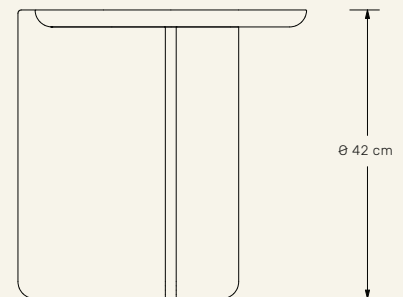

+351 220 924 778
info@maamihome.com

www.maamihome.com