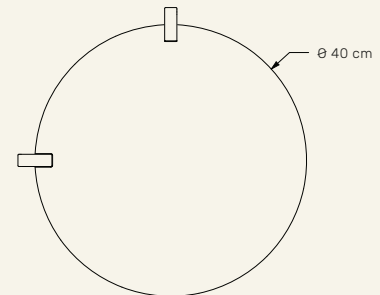

+351 220 924 778
info@maamihome.com

www.maamihome.com