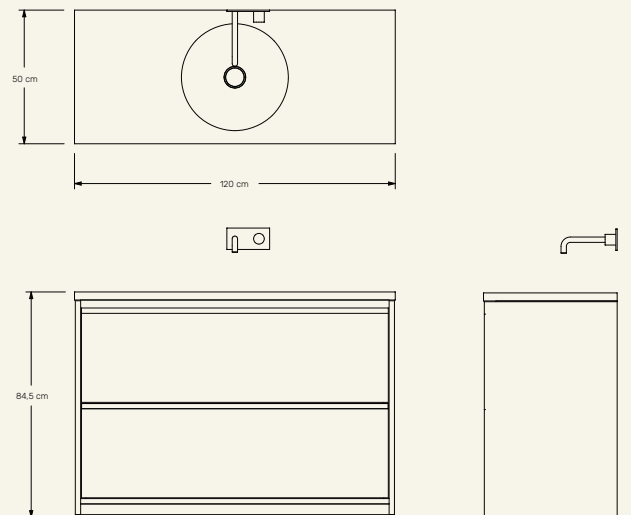

NORDIC WOOD

NORDIC COLLECTION

MAAMI
HOME

The NORDIC collection, comprising freestanding and wall-mounted basins, highlights the perfectly carved natural stones. NORDIC WOOD expands the concept of space.

With two big drawers, this is the perfect solution for more storage and organization. Available in Kunis Brescia marble and bamboo, NORDIC WOOD brings the theme of sustainability to the bathroom with the careful choice of materials. For other available materials, please contact our team.

Name Nordic Wood **Designer** Fábio Teixeira, 2021

Materials & finishings Cabinet in bamboo, sink and fronts in marble with honed matte finish.

Installation stand alone. **Production details** Washbasin obtained from a single piece of marble CNC carved. Bamboo furniture structure and interiors.

Dimensions (cm) H84,5 x L120 x D50 **Weight** (kg) approx 125