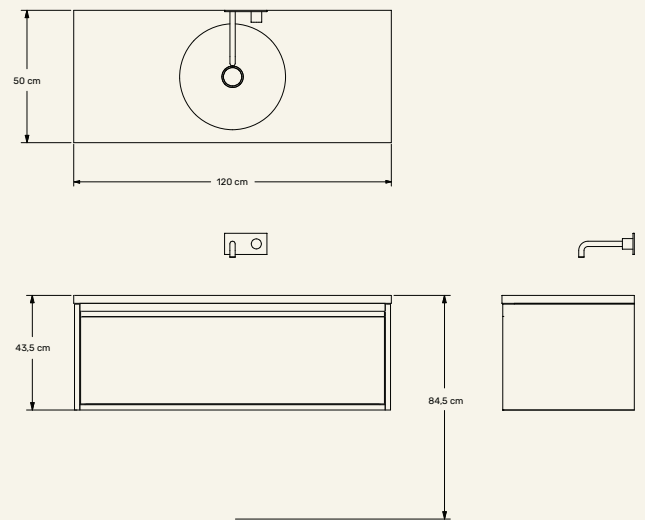

NORDIC WALL MOUNT

NORDIC COLLECTION

MAAMI
HOME

The **NORDIC WALL-MOUNTED** is light in the way it looks and in its colour. This collection has space and functionality in its DNA and stands out for the cavity with rounded and harmonious lines. **NORDIC WALL-MOUNTED** is available in Carrara marble, with one drawer and Light Ivory. For other available materials, please contact our team.

Name Nordic Wall Mounted **Designer** Fábio Teixeira, 2021

Materials & finishings Cabinet in MDF lacquered, sink and front in marble with honed matte finish.

Installation wall mount. **Production details** Structure in MDF lacquered. The varnish used is intended to preserve the touch and tone of natural leaves. Laser cut base with textured epoxy paint.

Dimensions (cm) H43,5 x L120 x D50 **Weight** (kg) approx 85