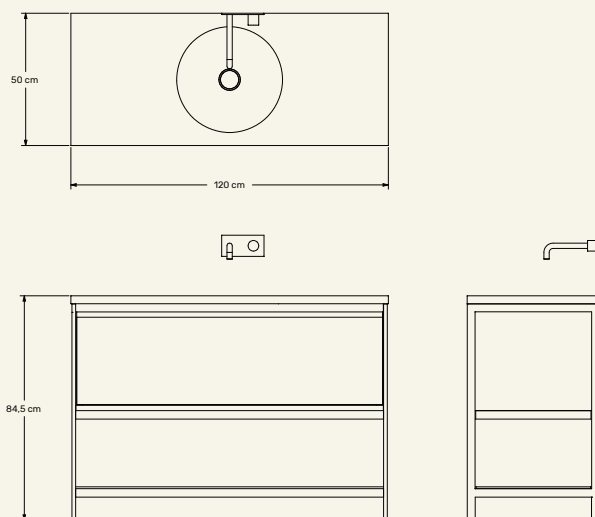

NORDIC METAL

NORDIC COLLECTION

MAAMI
HOME

The **NORDIC** collection, comprising freestanding and wall-mounted basins, highlights the perfectly carved natural stones. The **NORDIC METAL** washbasin stands out for the space available to place accessories and for the cavity with rounded and harmonious lines. Available in **Gris Alvito** marble, walnut and **Gun Metal** lacquered structure with satin finish, this washbasin features a big drawer for a more versatile storage. For other available materials, please contact our team.

Name Nordic Metal **Designer** Fábio Teixeira, 2021

Materials & finishings Cabinet in walnut, feet in stainless steel gun metal lacquered with satin finish, sink and front in marble with honed matte finish. **Installation** freestanding.

Production details Washbasin obtained from a single piece of marble CNC carved. Solid wood handle detail. Stainless steel structure, lacquered and adjustable feet.

Dimensions (cm) H85 x L120 x D50 **Weight** (kg) approx 110