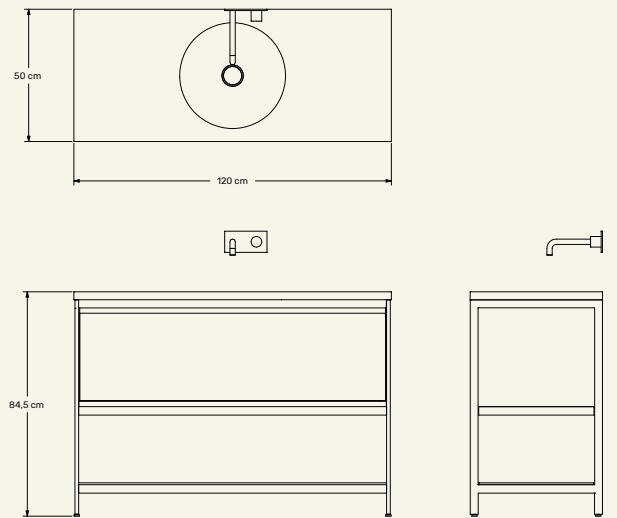

NORDIC METAL

NORDIC COLLECTION

MAAMI
HOME

The **NORDIC** collection, comprising freestanding and wall-mounted basins, highlights the perfectly carved natural stones. The **NORDIC METAL** washbasin stands out for the space available to place accessories and for the cavity with rounded and harmonious lines. Available in **Gris Alvito** marble, walnut and **Gun Metal** lacquered structure with satin finish, this washbasin features a big drawer for a more versatile storage. For other available materials, please contact our team.

Name Nordic Metal **Designer** Fábio Teixeira, 2021

Materials & finishings Cabinet in walnut, feet in stainless steel gun metal lacquered with satin finish, sink and front in marble with honed matte finish. **Installation** freestanding.

Production details Washbasin obtained from a single piece of marble CNC carved. Solid wood handle detail. Stainless steel structure, lacquered and adjustable feet.

Dimensions (cm) H85 x L120 x D50 **Weight** (kg) approx 110