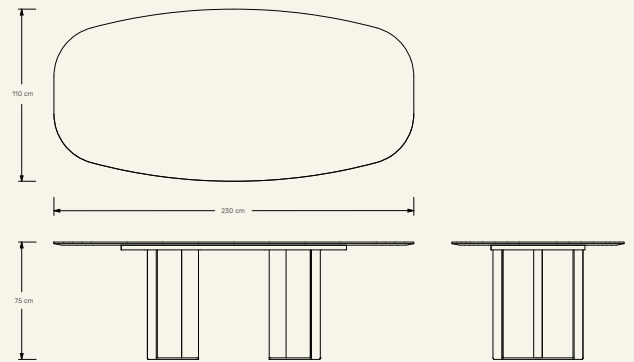

+351 220 924 778
info@maamihome.com

www.maamihome.com