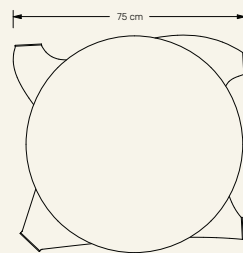

Dimensions (cm) H32 x L75 x W70 Ø70
Weight (kg) approx 50

Cleaning instructions Wipe with a damp cloth, or just a soft dry cloth. Do not use any type of detergent that can mark the stone and metal.

Packaging dimensions (cm) H100 x L855 x W91
Packaging weight (kg) 80