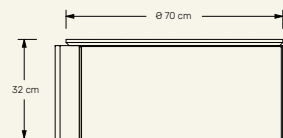

Dimensions (cm) H32 x L75 x W70 Ø70
Weight (kg) approx 50

Cleaning instructions Wipe with a damp cloth, or just a soft dry cloth. Do not use any type of detergent that can mark the stone and metal.

Packaging dimensions (cm) H100 x L855 x W91
Packaging weight (kg) 80