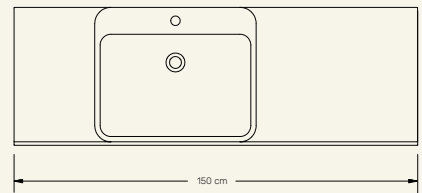

MOLOKAI

GUIMO COLLECTION

MAAMI
HOME

MOLOKAI is the perfect and functional combination of washbasin and bathroom furniture. Wall-mounted washbasin in Estremoz marble and oak leaf cabinet. In MOLOKAI it is possible to choose the position of the washbasin (right or left). Available in other marble and wood options.

Name Molokai **Designer** Fábio Teixeira, 2017

Materials & finishings Sink in carved marble with honed matte finish and cabinet in wood veneer. **Installation** wall-mounted **Production details** Washbasin obtained from a single piece of marble, CNC carved, and finished by hand.

Dimensions (cm) H30+9 x L150 x D50 **Weight** (kg) approx 90