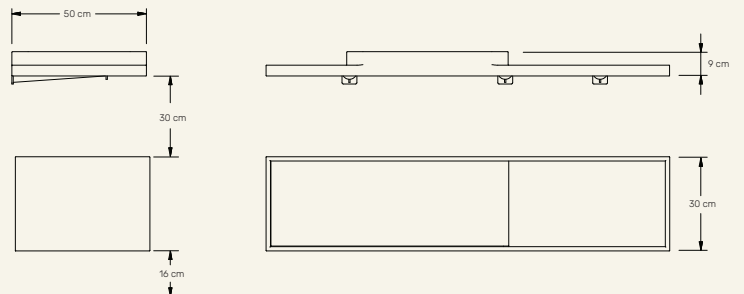

Name Molokai **Designer** Fábio Teixeira, 2017

Materials & finishings Sink in carved marble with honed matte finish and cabinet in wood veneer. **Installation** wall-mounted **Production details** Washbasin obtained from a single piece of marble, CNC carved, and finished by hand.

Dimensions (cm) H30+9 x L150 x D50 **Weight** (kg) approx 90