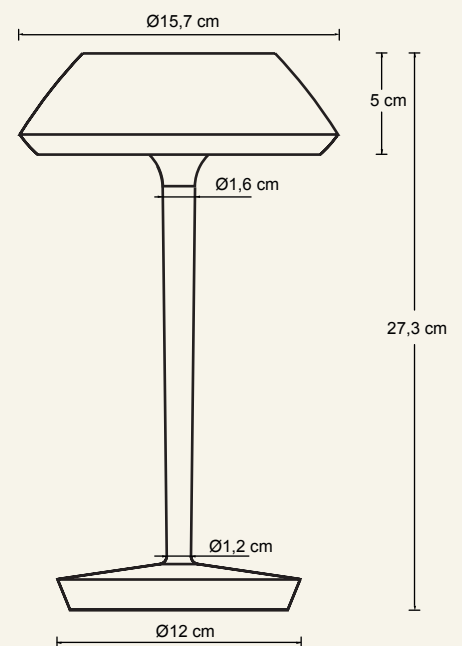

Name mini FIORE Yellow

Category Lighting

Designer Fábio Teixeira

Year 2024

Materials & finishing The lamp top is made from natural stone with a honed finish. The aluminum is turned in the lathe machine and coated.

Production details The stone is shaped using 5 axis CNC machines and hand-finished by artisans. The aluminum leg is made with lathe machine followed by coating process.

Dimensions (cm) H27.3 c x Ø15.7

Weight (kg) 1.9

Cleaning instructions Wipe with a damp cloth, or just a soft dry cloth. Do not use any type of detergent that can mark the stone and metal.

Packaging dimensions (cm) 20,5 x 22,5 x 35,5

Packaging weight (kg) 3,25