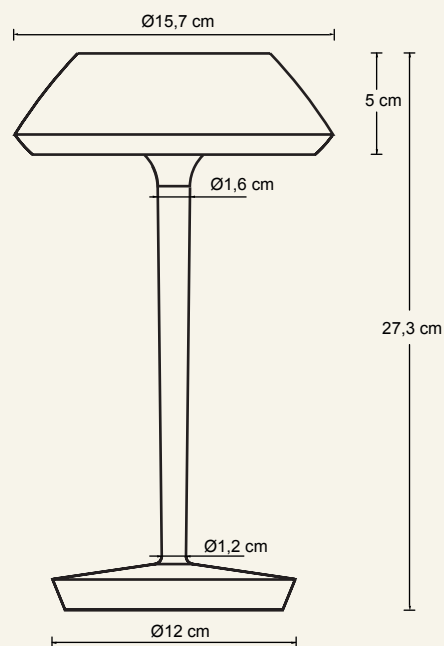

Name mini FIORE Grey
Category Lighting
Designer Fábio Teixeira
Year 2024

Materials & finishing The lamp top is made from natural stone with a honed finish. The aluminum is turned on lathe machine and had natural raw finish.

Production details The stone is shaped using 5 axis CNC machines and hand-finished by artisans. The aluminium leg is made with a lathe machine keeping the natural finish after the machining.

Dimensions (cm) H27.3 c x Ø15.7

Weight (kg) 1.9

Cleaning instructions Wipe with a damp cloth, or just a soft dry cloth. Do not use any type of detergent that can mark the stone and metal.

Packaging dimensions (cm) 20,5 x 22,5 x 35,5

Packaging weight (kg) 3,25